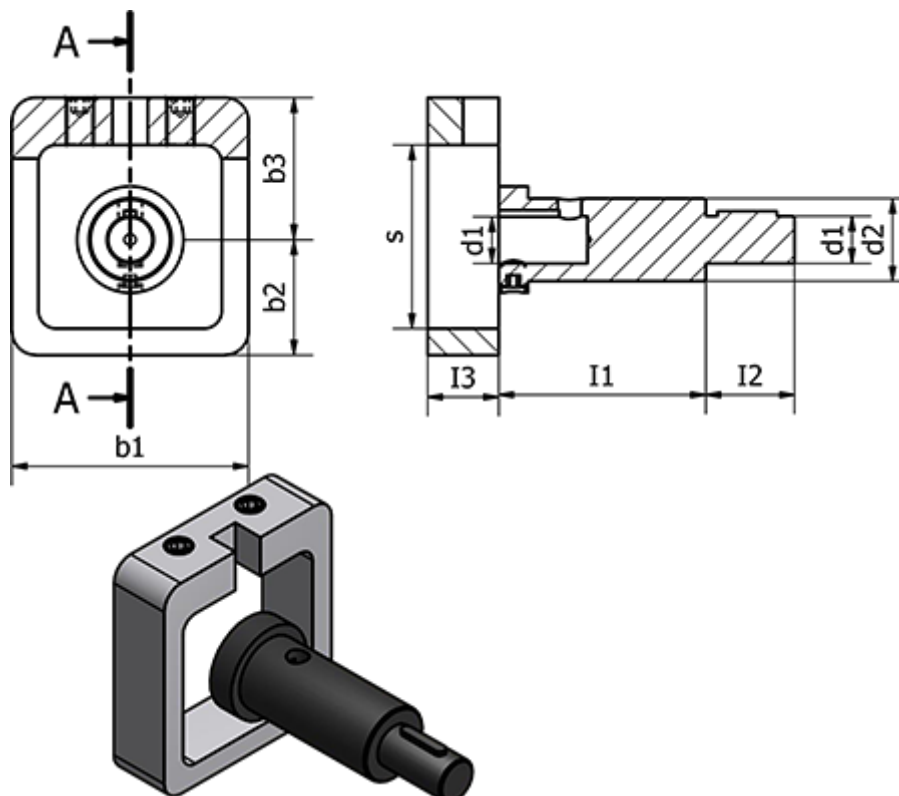

Article number: 20296308

Description: E+G Installatin kits - GN 296-30-8

Measures

b1	= 14	I3	= 17.5
b2	= 30	s	= 18
b3	= 16	Weight (g)	= 50
d1 f7	= 6		
d2	= 35		
For Indicator	= DD51		
I1	= 4.5		
I2	= 24.5		